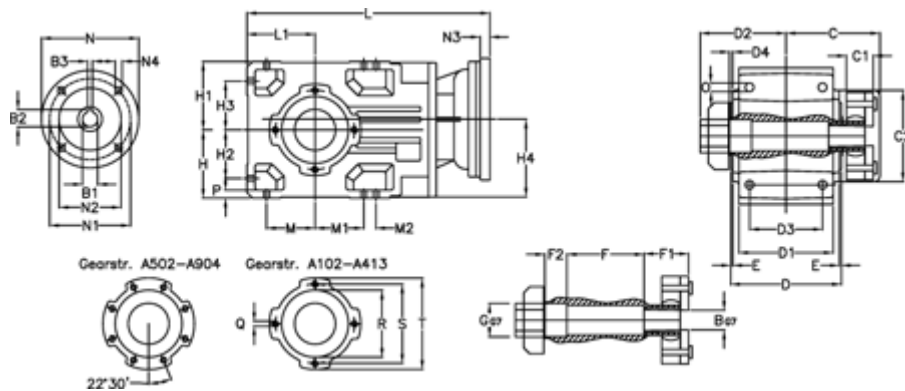

Article number: 29600202316120
 Description: Bevel helical gearbox
 A202QF25-23,1-P63B5

Measures

B = 25	D1 = 110	F2 = 36	L = 306.0	N3 = -
B1 = 11	D2 = 60	G = 32	L1 = 80	N4 = M8x19
B2 = 12.8	D3 = 90	GA = 14,5 NM	M = 60.0	O = 9.5
B3 = 4	d4 = 4.5	H = 80	M1 = 60.0	P = 9
C = 89.5	Description = A202QF-xx-P63 B5	H1 = 80	M2 = -	Q = M8x15
C1 = 23	E = 3.0	H2 = 60.0	N = 140	R = 95
C2 = 72.0	F = 77.5	H3 = 60.0	N1 = 115	S = 115
D = 136	F1 = 36.0	H4 = 93.0	N2 = 95	T = 140